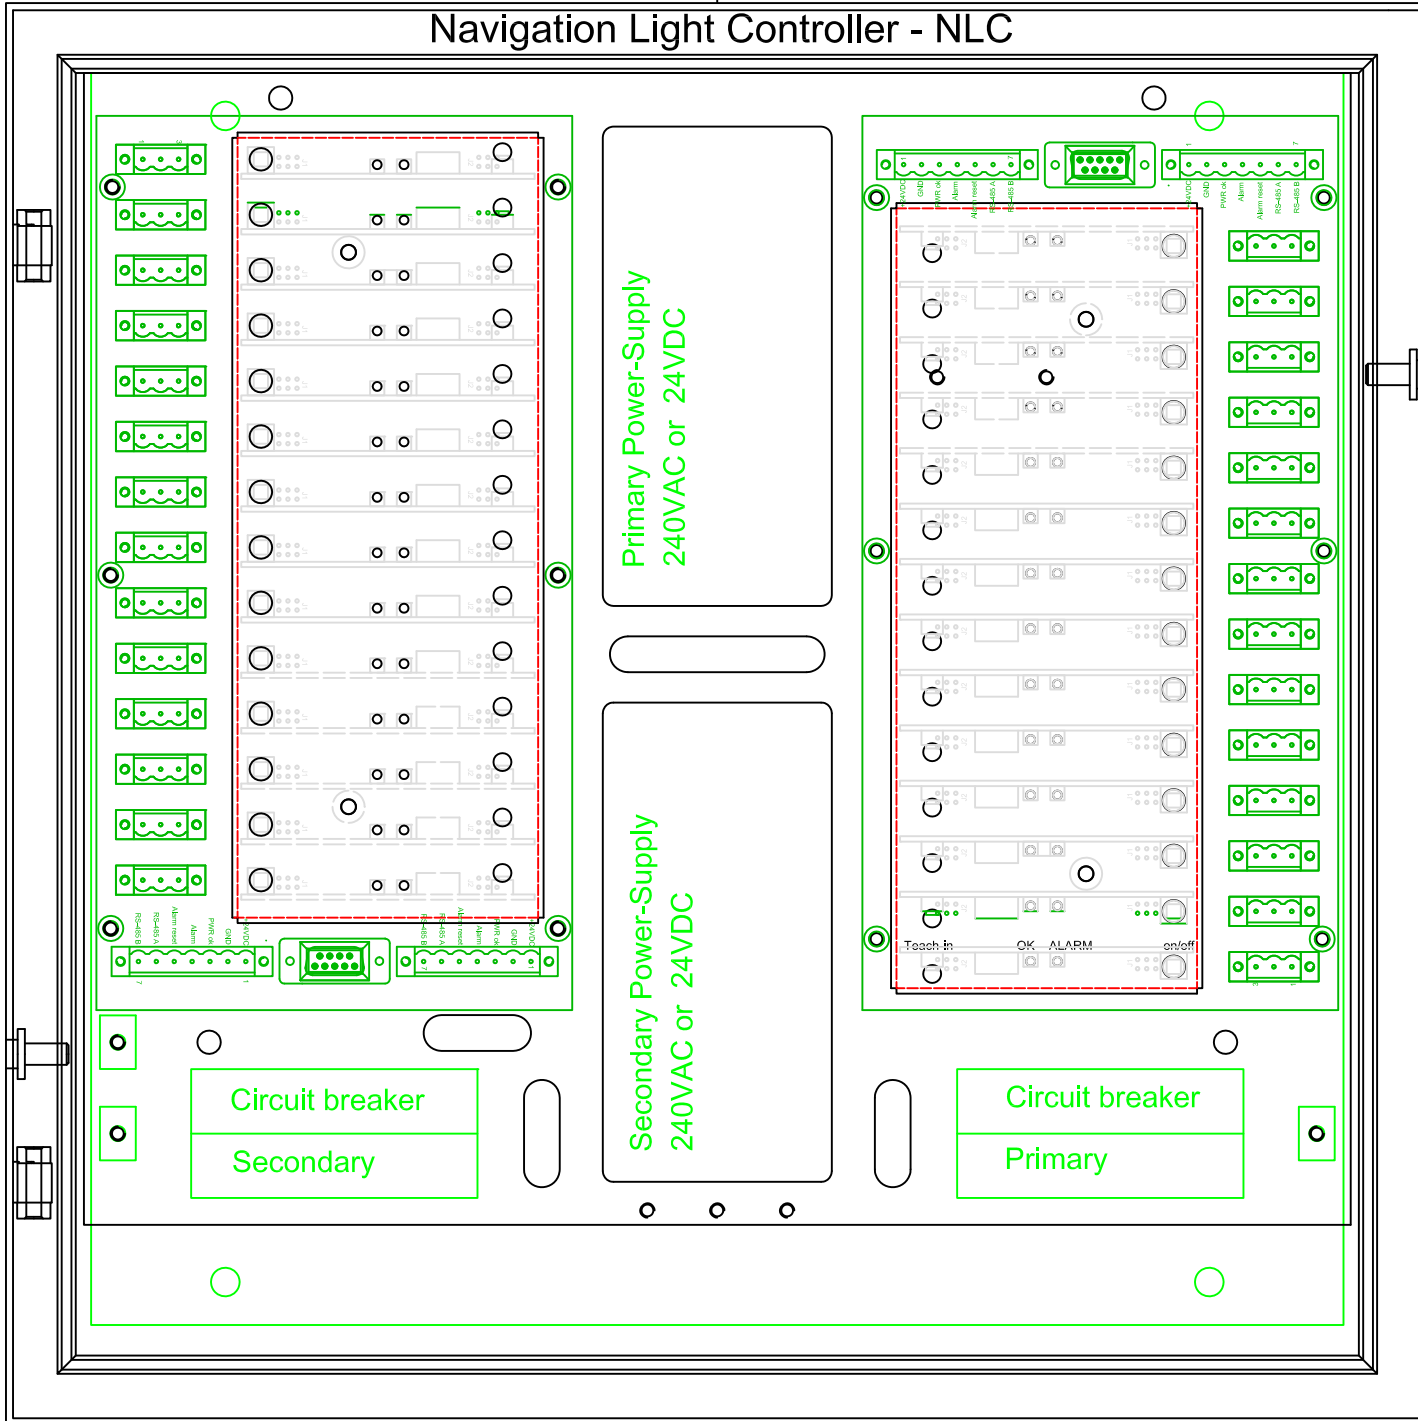

Control panel

Example

NMEA 0183, RS-232

Alt. converter RS232->RS422

External control & monitoring

RS-485 Network.
(Max 1000 meter)

Navigation Light Controller - NLC

24VDC two-wire cable to nav. light

24VDC two-wire cable to nav. light

Ships primary Power

Ships secondary Power