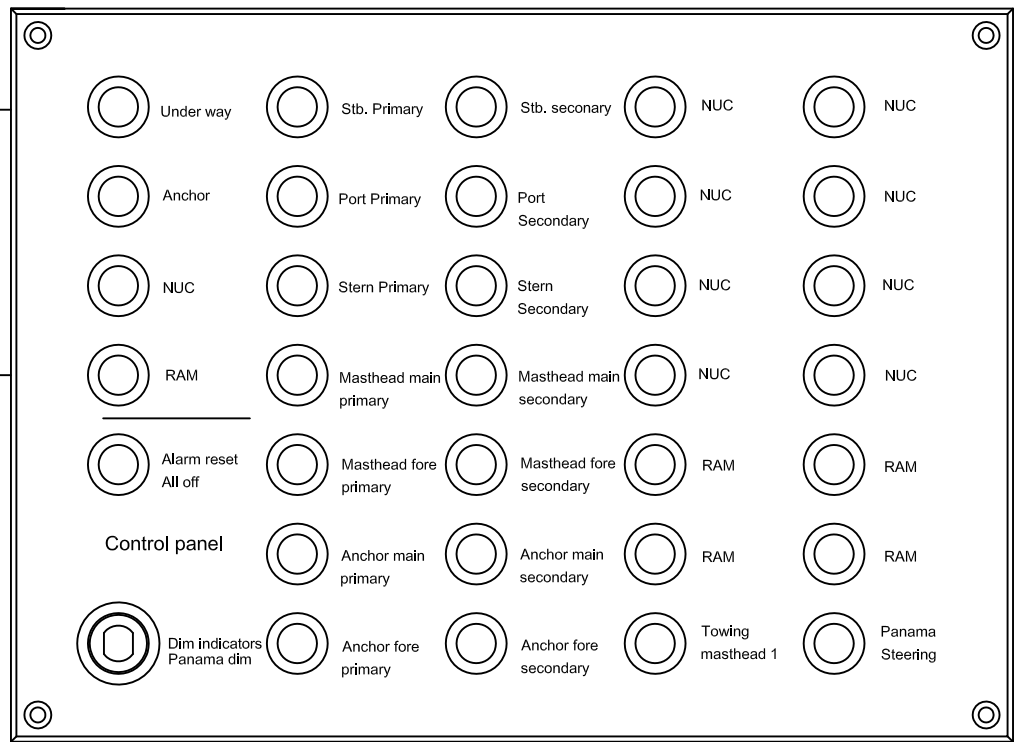

Control panel

Example

NMEA 0183, RS-232

Alt. converter RS232->RS422

External control & monitoring

RS-485 Network.
(Max 1000 meter)

Navigation Light Controller - NLC

24VDC two-wire cable to nav. light

24VDC two-wire cable to nav. light

Ships primary Power

Ships secondary Power